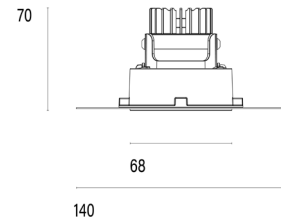

101 06 002101.011

Model

Name	Mono 060 Trimless Type 1 Recessed Downlighter
Finish	Structured White
Area	Indoor

System

Power (Luminaire)	6.8W
Power (System)	8W
Voltage	240V-AC
Optics	Rotationally Symmetrical Direct 40°
Colour Temperature	2700°K
Luminous Flux	626lm
TM30	Rf95 Rg103
CRI	Ra98
Lumen Maintenance	L90 B10 50000hrs
Chromacity	<3 McAdam Step Ellipse
Articulation	Fixed
Cut-Out	Round 85mm x 100mm Depth
Ingress Protection	IP44
Control Device	Remote Fixed Output (Included)
Class	III